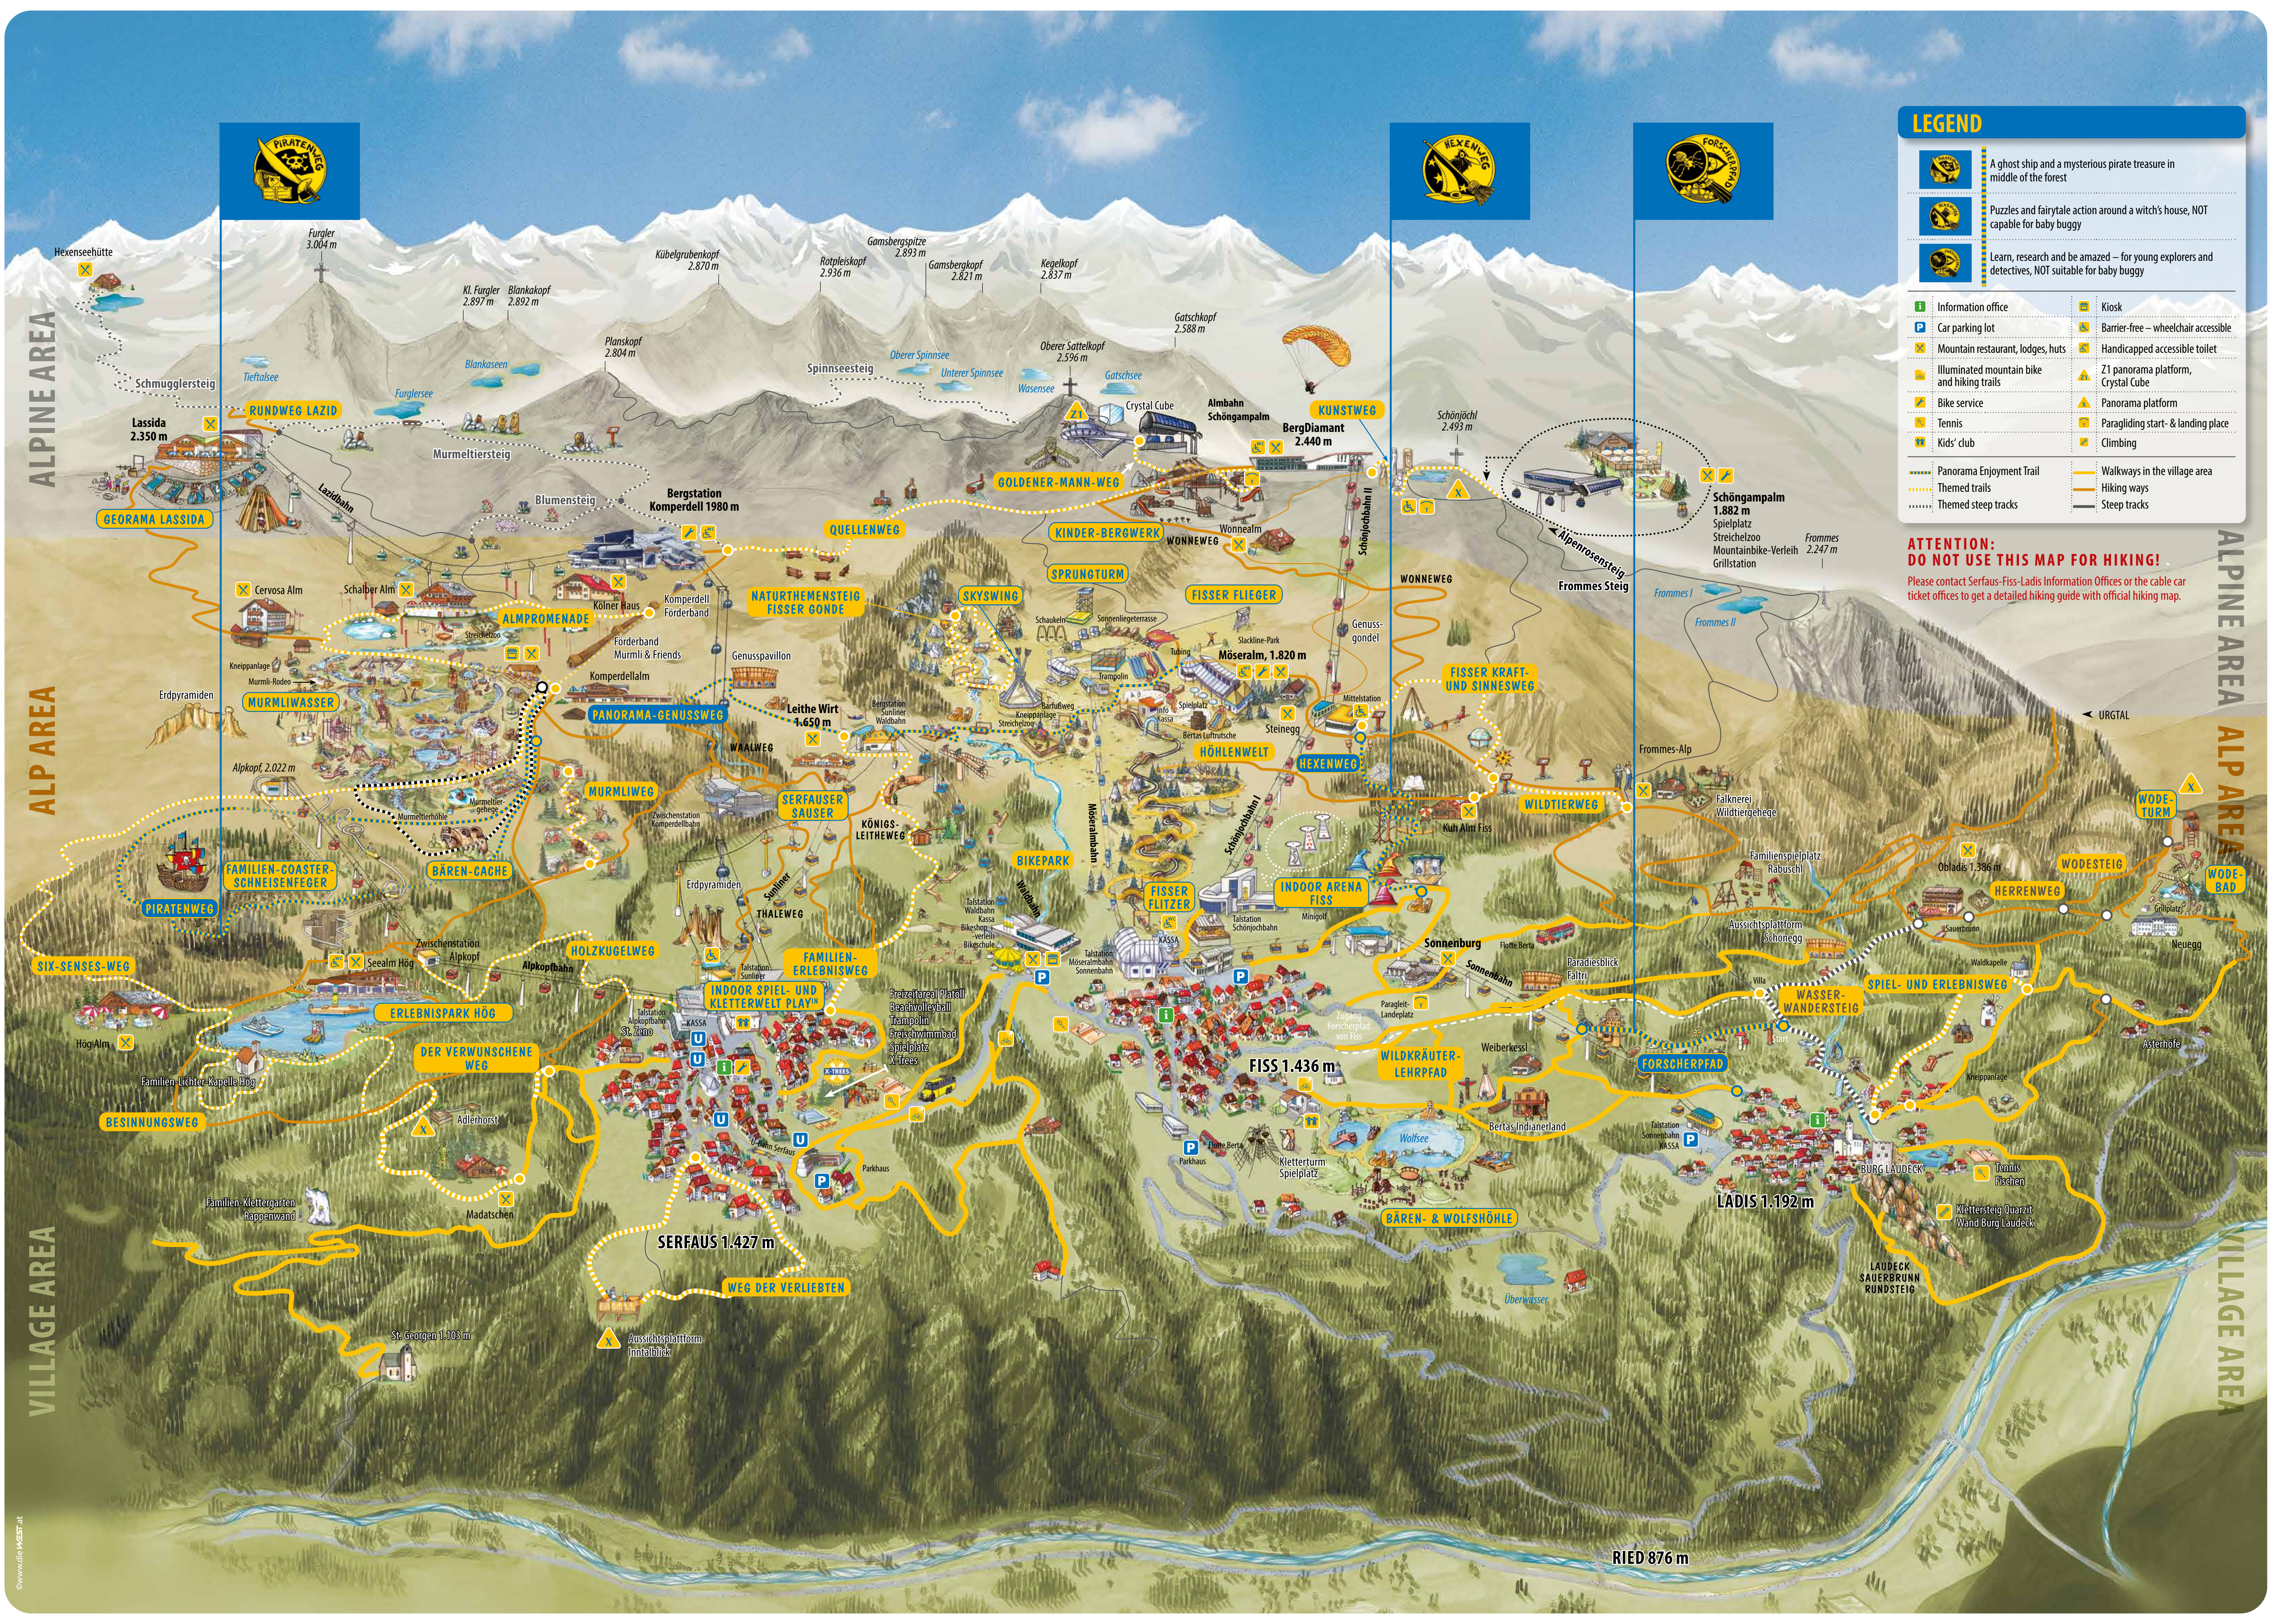

ALPINE AREA

ALP AREA

VILLAGE AREA

ALPINE AREA ALP AREA VILLAGE AREA

LEGEND

- A ghost ship and a mysterious pirate treasure in middle of the forest
- Puzzles and fairytale action around a witch's house, NOT capable for baby buggy
- Learn, research and be amazed – for young explorers and detectives, NOT suitable for baby buggy
- Information office
- Car parking lot
- Mountain restaurant, lodges, huts
- Illuminated mountain bike and hiking trails
- Bike service
- Tennis
- Kids' club
- Kiosk
- Barrier-free – wheelchair accessible
- Handicapped accessible toilet
- Z1 panorama platform, Crystal Cube
- Panorama platform
- Paragliding start- & landing place
- Climbing
- Panorama Enjoyment Trail
- Themed trails
- Themed steep tracks
- Walkways in the village area
- Hiking ways
- Steep tracks

ATTENTION: DO NOT USE THIS MAP FOR HIKING!
 Please contact Serfaus-Fiss-Ladis Information Offices or the cable car ticket offices to get a detailed hiking guide with official hiking map.